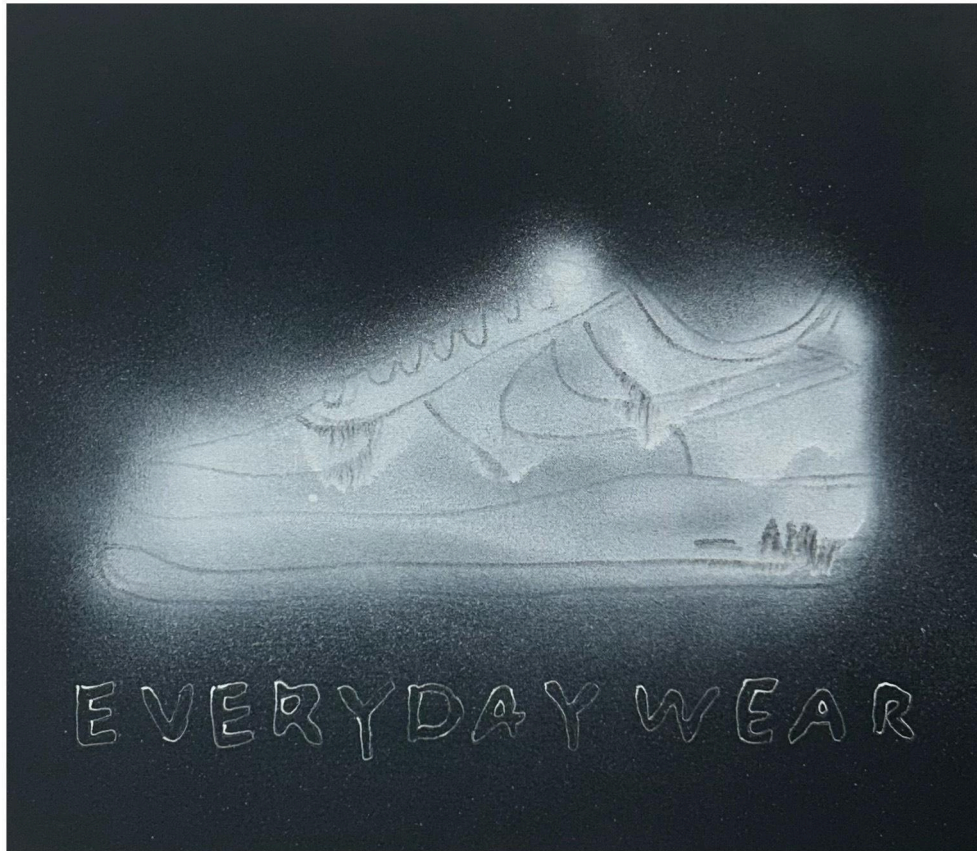

TAKUMU

New AF1 for everyday wear,, 2024
Spray paint and acrylic on canvas
45.5cm x 53cm

¥100,000

TAKUMU

Grammy Awards,, 2024
Spray paint and acrylic on canvas
72.7cm x 60.6cm
¥160,000

TAKUMU

Atom Heart Mother, 2024
Spray paint and acrylic on canvas
72.7cm x 91cm
¥240,000