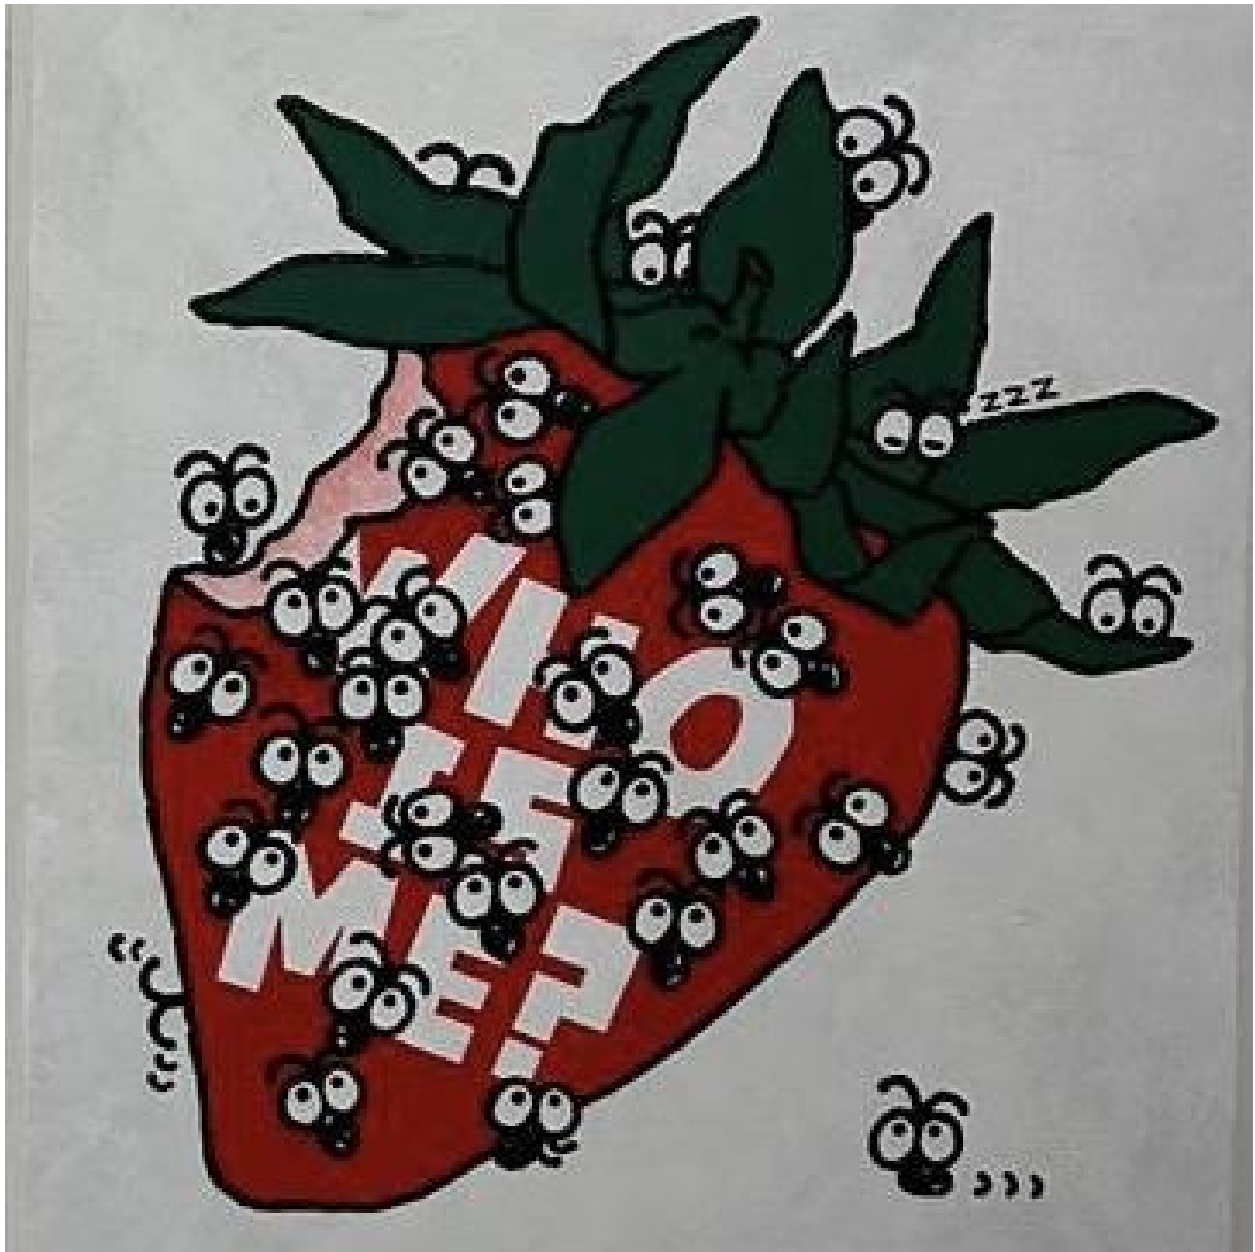

WHO IS ME? (TAKUMU) x by N

WHO IS COCKIPURI?, 2024

Acrylic on canvas

50.3cm x 45.5cm

¥100,000